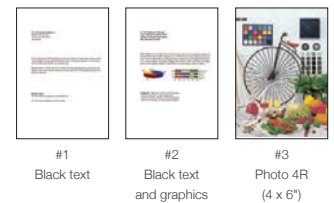

²⁾ When printed on Epson Premium Glossy Photo Paper

³⁾ Default mode in accordance with ISO7779 for MFPS

⁴⁾ Quoted yields are based on the ISO 24711/24712 patterns of mixed text and colour graphics with Epson methodology. Quoted yields are based on the replacement ink bottles purchased. For print quality, part of the ink from the included bottles is used for printer startup so yields could be lower than those of replacement ink bottles. Actual yields will vary due to reasons including images printed, print settings, temperature and humidity. Yields may be lower when printing infrequently or predominantly with one ink colour. Ink is used for both printing and printhead maintenance. All inks are used for both black and colour printing.

© 2020 Epson Singapore Pte Ltd. All Rights Reserved. Reproduction in part or in whole, without the written permission from Epson, is strictly prohibited. EPSON and EXCEED YOUR VISION are registered trademarks of Seiko Epson Corporation. All other product names and other company names used herein are for identification purposes only and are the trademarks or registered trademarks of their respective owners. Epson disclaims any and all rights in those marks. Print samples shown are simulations only. Specifications and product availability are subject to change without notice and may vary between countries. Please check with local Epson offices for more information.

Dealer's Stamp

Information correct at time of printing
Printed April 2020